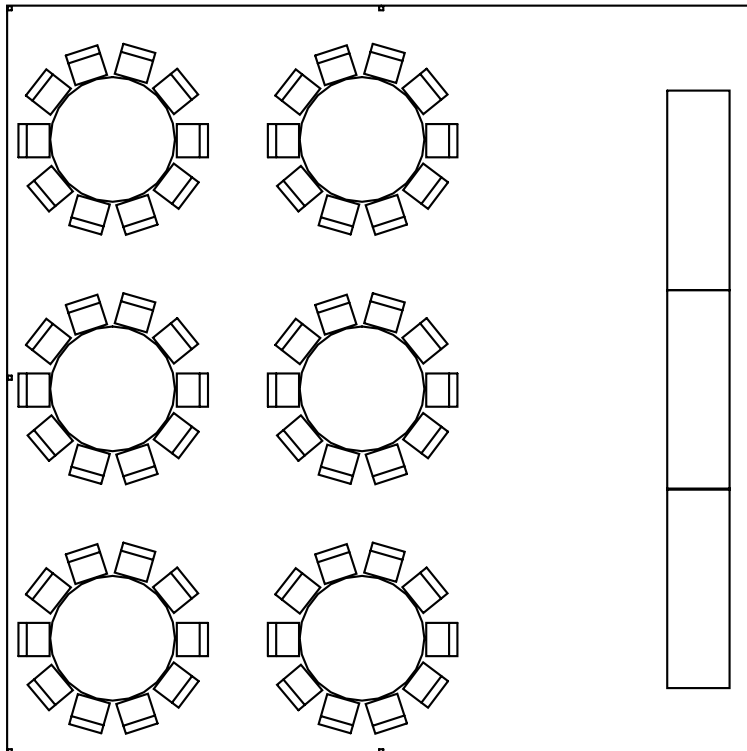

Pittsburgh Vintage Grand Prix  
20x20-ft. tent

Tent:  
20x20-ft. tent

Beverage and Buffet Tables:  
1 - 6-ft. banquet table  
1 - 8-ft. banquet table

Guest tables:  
3 - 60-in. round tables  
30 folding chairs

Client: Pittsburgh Vintage Grand Prix  
Venue: Schenley Park  
Layout created by: AOPR/jcr

Pittsburgh Vintage Grand Prix  
20x30-ft. frame tent

Tent:  
20x30-ft. frame tent

Beverage and buffet tables  
2 - 6-ft. food/beverage tables

Guest tables  
4 - 60-in. round tables  
40 chairs

Client: Pittsburgh Vintage Grand Prix  
Venue: Schenley Park  
Layout created by: AOPR/jcr

PITTSBURGH VINTAGE GRAND PRIX  
30X30-ft. Tent

Tent:  
30x30-ft.

Beverage and Buffet Tables:  
3 - 8-ft. banq. tables

Guest tables:  
6 - 60-round tables  
60 folding chairs

Client: Pittsburgh Vintage Grand Prix  
Venue: Schenley Park  
Layout created by: AOPR/jcr

PITTSBURGH VINTAGE GRAND PRIX  
30x40-ft. Tent