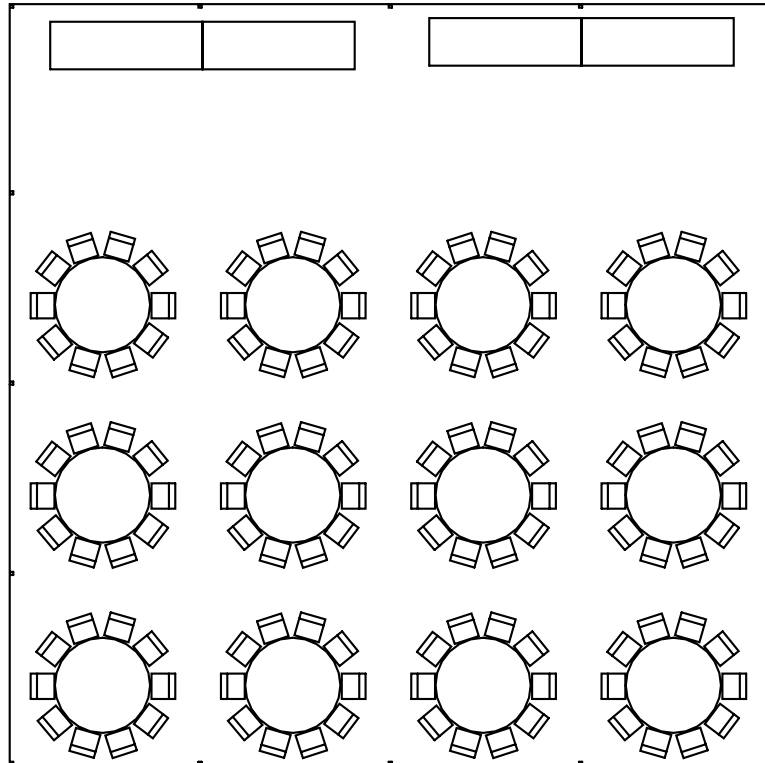

Pittsburgh Vintage Grand Prix
40x40-ft. Navitrac Tent

Tent:
40x40-ft.

Beverage and Buffet tables:
4 - 8-ft. banquet tables

Guest Tables:
12 - 60-in. round tables
120 folding chairs

Client: Pittsburgh Vintage Grand Prix
Venue: Schenley Park
Layout created by: AOPR/jcr