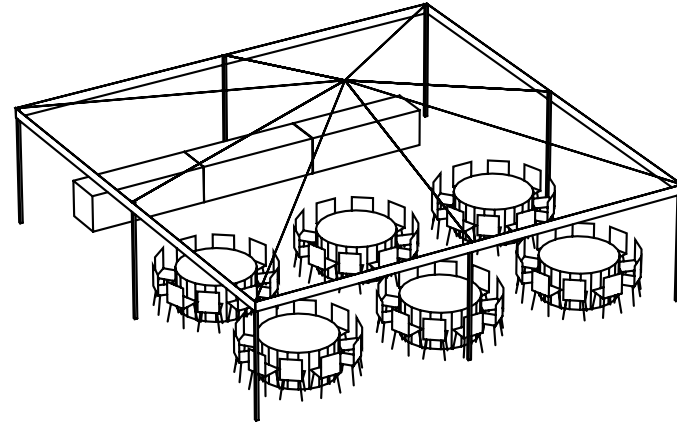

Pittsburgh Vintage Grand Prix  
20x20-ft. tent

Tent:  
20x20-ft. tent

Beverage and Buffet Tables:  
1 - 6-ft. banquet table  
1 - 8-ft. banquet table

Guest tables:  
3 - 60-in. round tables  
30 folding chairs

Client: Pittsburgh Vintage Grand Prix  
Venue: Schenley Park  
Layout created by: AOPR/jcr

Pittsburgh Vintage Grand Prix  
20x30-ft. frame tent

Tent:  
20x30-ft. frame tent

Beverage and buffet tables  
2 - 6-ft. food/beverage tables

Guest tables  
4 - 60-in. round tables  
40 chairs

Client: Pittsburgh Vintage Grand Prix  
Venue: Schenley Park  
Layout created by: AOPR/jcr

PITTSBURGH VINTAGE GRAND PRIX  
30X30-ft. Tent

Tent:  
30x30-ft.

Beverage and Buffet Tables:  
3 - 8-ft. banq. tables

Guest tables:  
6 - 60-round tables  
60 folding chairs

Client: Pittsburgh Vintage Grand Prix  
Venue: Schenley Park  
Layout created by: AOPR/jcr

PITTSBURGH VINTAGE GRAND PRIX  
30x40-ft. Tent