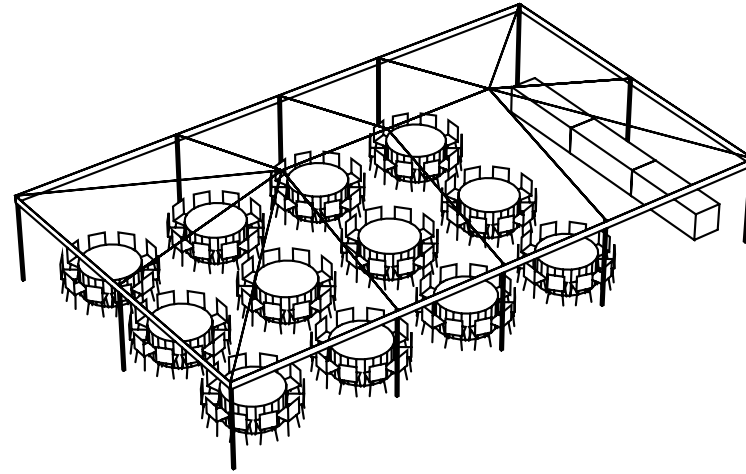

Beverage and Buffet Tables:  
3 - 8-ft. banq. tables

Guest tables:  
6 - 60-round tables  
60 folding chairs

Client: Pittsburgh Vintage Grand Prix  
Venue: Schenley Park  
Layout created by: AOPR/jcr

PITTSBURGH VINTAGE GRAND PRIX  
30x40-ft. Tent

Tent:  
30x40-ft.

Beverage and Buffet Tables:  
3 - 8-ft. banquet tables

Guest Tables  
9 - 60-in. rounds  
90 - folding chairs

Client: Pittsburgh Vintage Grand Prix  
Venue: Schenley Park  
Layout created by: AOPR/jcr

PITTSBURGH VINTAGE GRAND PRIX  
30x50-ft. Tent

Tent:  
30x50-ft.

Beverage and Buffet Tables:  
3 - 8-ft. banquet tables

Guest Tables  
12 - 60-in. rounds  
120 - folding chairs

Client: Pittsburgh Vintage Grand Prix  
Venue: Schenley Park  
Layout created by: AOPR/jcr

Pittsburgh Vintage Grand Prix  
40x40-ft. Navitrac Tent

Tent:  
40x40-ft.

Beverage and Buffet tables:  
4 - 8-ft. banquet tables

Guest Tables:  
12 - 60-in. round tables  
120 folding chairs

Client: Pittsburgh Vintage Grand Prix  
Venue: Schenley Park  
Layout created by: AOPR/jcr