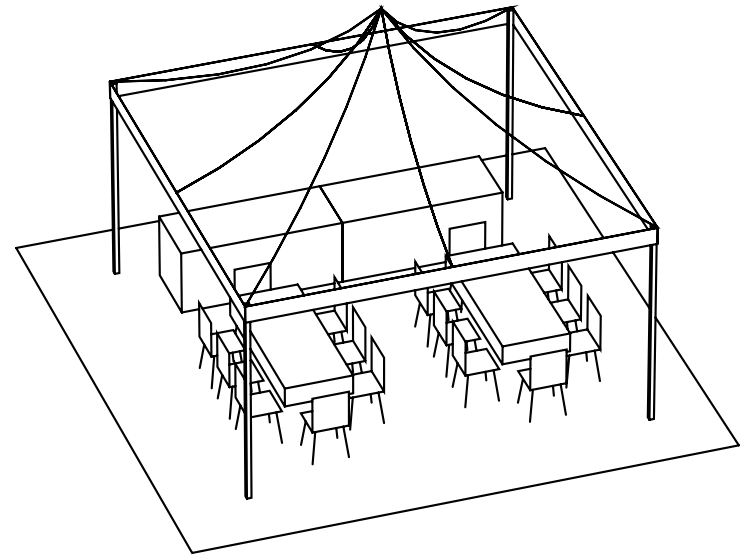

*Pittsburgh Vintage Grand Prix  
15x15-ft. Hi-Peak tent*

Tent:  
15x15-ft. Hi-Peak

Beverage and Buffet Tables:  
2 - 6-ft. Banquet Tables

Guest Tables:  
2 - 6-ft. Banquet Tables  
16 Folding Chairs

Client: Pittsburgh Vintage Grand Prix  
Venue: Schenley Park  
Layout created by: AOPR/jcr

Pittsburgh Vintage Grand Prix  
20x20-ft. tent

Tent:  
20x20-ft. tent

Beverage and Buffet Tables:  
1 - 6-ft. banquet table  
1 - 8-ft. banquet table

Guest tables:  
3 - 60-in. round tables  
30 folding chairs

Client: Pittsburgh Vintage Grand Prix  
Venue: Schenley Park  
Layout created by: AOPR/jcr

Pittsburgh Vintage Grand Prix  
20x30-ft. frame tent

Tent:  
20x30-ft. frame tent

Beverage and buffet tables  
2 - 6-ft. food/beverage tables

PITTSBURGH VINTAGE GRAND PRIX  
30x50-ft. Tent

Tent:  
30x50-ft.

Beverage and Buffet Tables:  
3 - 8-ft. banquet tables

Guest Tables  
12 - 60-in. rounds  
120 - folding chairs

Client: Pittsburgh Vintage Grand Prix  
Venue: Schenley Park  
Layout created by: AOPR/jcr