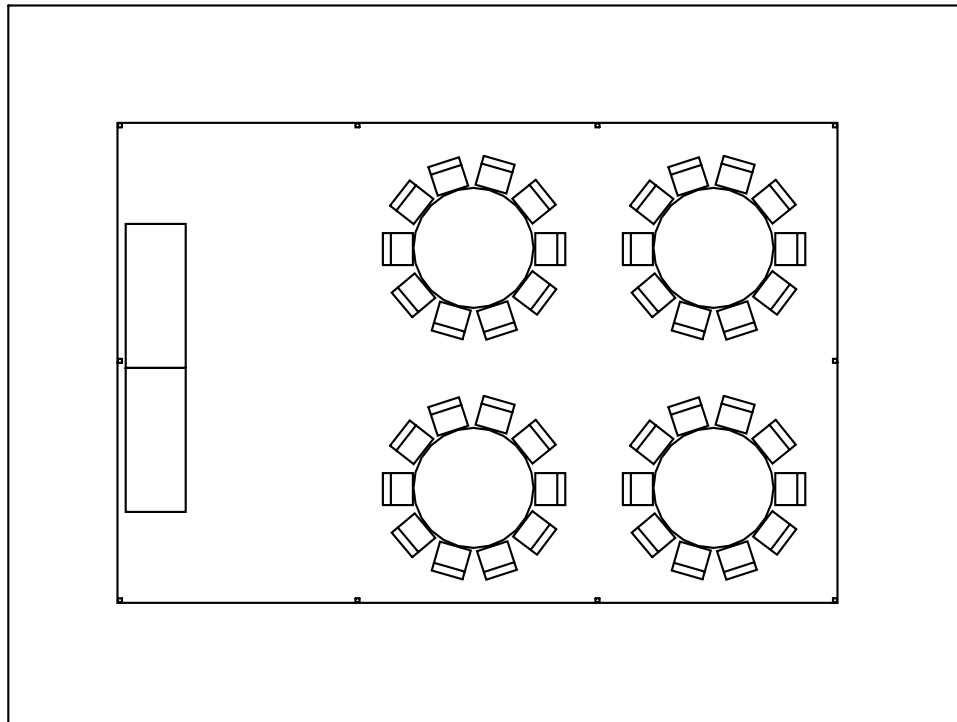

Pittsburgh Vintage Grand Prix
20x30-ft. frame tent

Tent:
20x30-ft. frame tent

Beverage and buffet tables
2 - 6-ft. food/beverage tables

Guest tables
4 - 60-in. round tables
40 chairs

Client: Pittsburgh Vintage Grand Prix
Venue: Schenley Park
Layout created by: AOPR/jcr