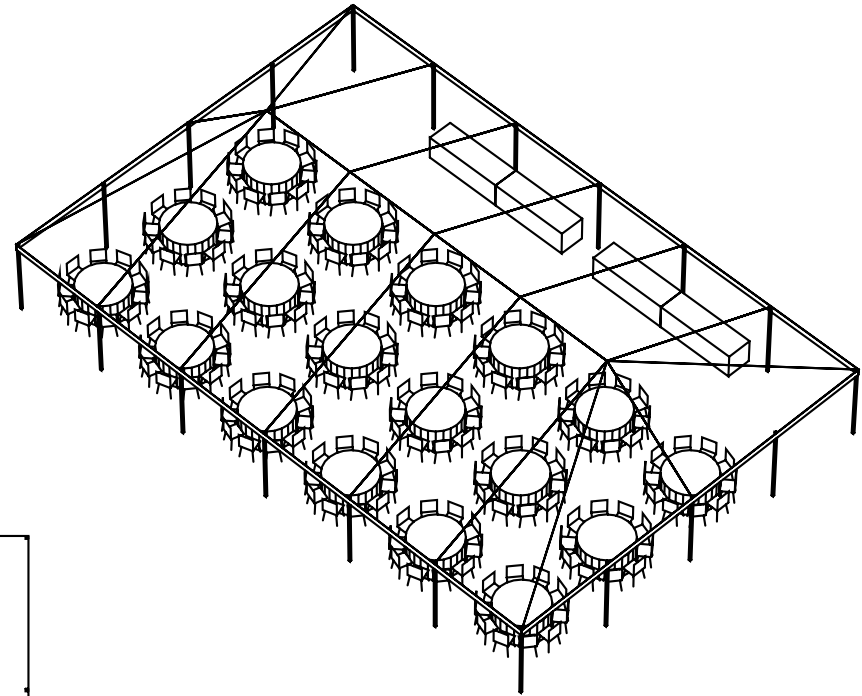

PITTSBURGH VINTAGE GRAND PRIX  
30x50-ft. Tent

Tent:  
30x50-ft.

Beverage and Buffet Tables:  
3 - 8-ft. banquet tables

Guest Tables  
12 - 60-in. rounds  
120 - folding chairs

Client: Pittsburgh Vintage Grand Prix  
Venue: Schenley Park  
Layout created by: AOPR/jcr

Pittsburgh Vintage Grand Prix  
40x40-ft. Navitrac Tent

Tent:  
40x40-ft.

Beverage and Buffet tables:  
4 - 8-ft. banquet tables

Guest Tables:  
12 - 60-in. round tables  
120 folding chairs

Client: Pittsburgh Vintage Grand Prix  
Venue: Schenley Park  
Layout created by: AOPR/jcr

Pittsburgh Vintage Grand Prix  
40x60-ft. Navitrac Tent

Tent:  
40x60-ft.

Beverage and Buffet tables:  
4 - 8-ft. banquet tables

Guest Tables:  
18 - 60-in. round tables  
180 folding chairs

Client: Pittsburgh Vintage Grand Prix  
Venue: Schenley Park  
Layout created by: AOPR/jcr