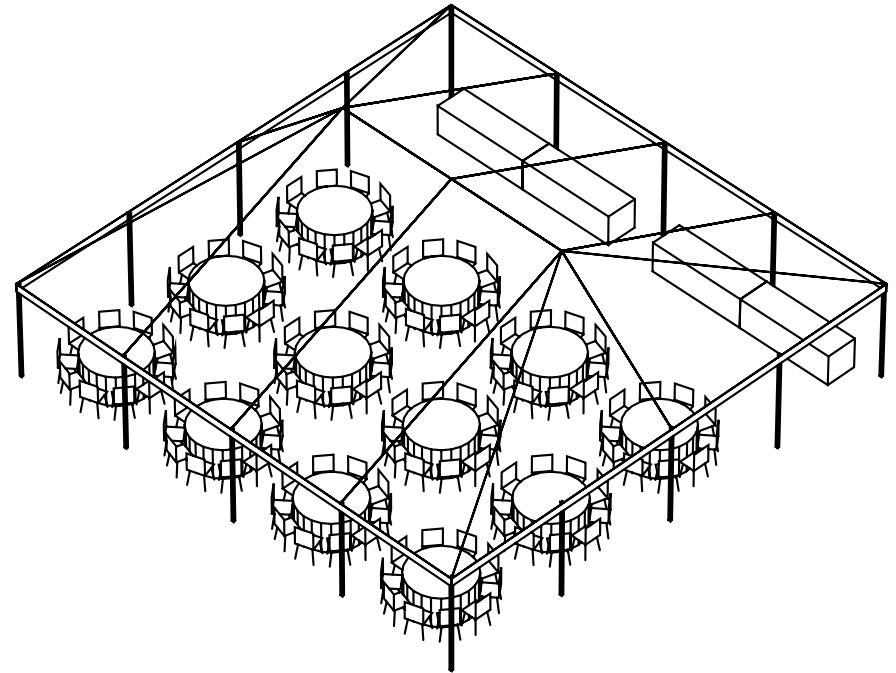

Beverage and Buffet Tables:  
3 - 8-ft. banq. tables

Guest tables:  
6 - 60-round tables  
60 folding chairs

Client: Pittsburgh Vintage Grand Prix  
Venue: Schenley Park  
Layout created by: AOPR/jcr

PITTSBURGH VINTAGE GRAND PRIX  
30x40-ft. Tent

Tent:  
30x40-ft.

Beverage and Buffet Tables:  
3 - 8-ft. banquet tables

Guest Tables  
9 - 60-in. rounds  
90 - folding chairs

Client: Pittsburgh Vintage Grand Prix  
Venue: Schenley Park  
Layout created by: AOPR/jcr

PITTSBURGH VINTAGE GRAND PRIX  
30x50-ft. Tent

Tent:  
30x50-ft.

Beverage and Buffet Tables:  
3 - 8-ft. banquet tables

Guest Tables  
12 - 60-in. rounds  
120 - folding chairs

Client: Pittsburgh Vintage Grand Prix  
Venue: Schenley Park  
Layout created by: AOPR/jcr

Pittsburgh Vintage Grand Prix  
40x40-ft. Navitrac Tent

Tent:  
40x40-ft.

Beverage and Buffet tables:  
4 - 8-ft. banquet tables

Guest Tables:  
12 - 60-in. round tables  
120 folding chairs

Client: Pittsburgh Vintage Grand Prix  
Venue: Schenley Park  
Layout created by: AOPR/jcr