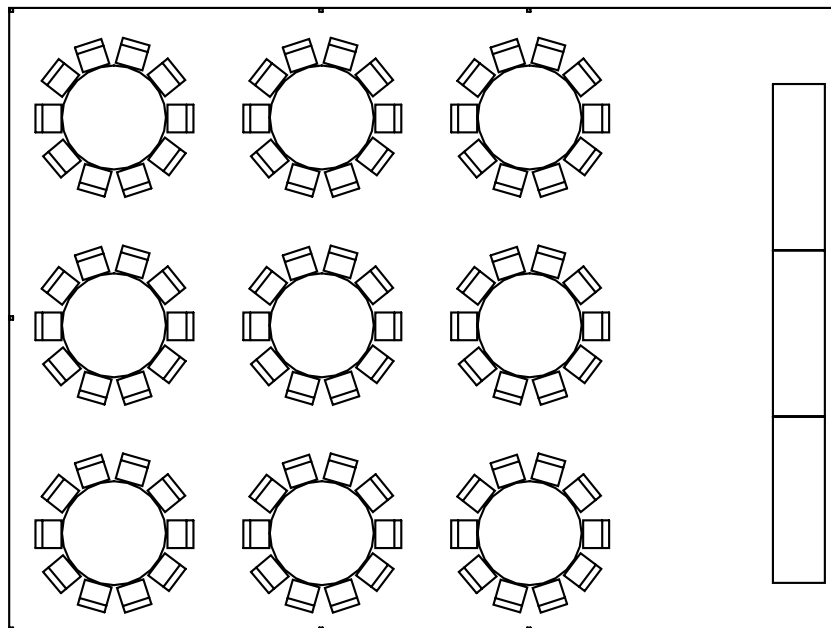

Pittsburgh Vintage Grand Prix  
20x20-ft. tent

Tent:  
20x20-ft. tent

Beverage and Buffet Tables:  
1 - 6-ft. banquet table  
1 - 8-ft. banquet table

Guest tables:  
3 - 60-in. round tables  
30 folding chairs

Guest tables  
4 - 60-in. round tables  
40 chairs

Client: Pittsburgh Vintage Grand Prix  
Venue: Schenley Park  
Layout created by: AOPR/jcr

PITTSBURGH VINTAGE GRAND PRIX  
30X30-ft. Tent

Tent:  
30x30-ft.

Beverage and Buffet Tables:  
3 - 8-ft. banq. tables

Guest tables:  
6 - 60-round tables  
60 folding chairs

Client: Pittsburgh Vintage Grand Prix  
Venue: Schenley Park  
Layout created by: AOPR/jcr

PITTSBURGH VINTAGE GRAND PRIX  
30x40-ft. Tent