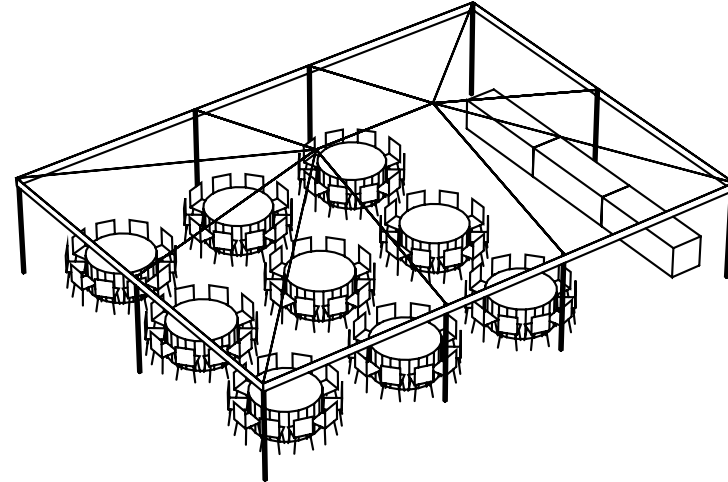

Pittsburgh Vintage Grand Prix  
20x20-ft. tent

Tent:  
20x20-ft. tent

Beverage and Buffet Tables:  
1 - 6-ft. banquet table  
1 - 8-ft. banquet table

Guest tables:  
3 - 60-in. round tables  
30 folding chairs

Guest tables  
4 - 60-in. round tables  
40 chairs

Client: Pittsburgh Vintage Grand Prix  
Venue: Schenley Park  
Layout created by: AOPR/jcr

PITTSBURGH VINTAGE GRAND PRIX  
30X30-ft. Tent

Tent:  
30x30-ft.

Beverage and Buffet Tables:  
3 - 8-ft. banq. tables

Guest tables:  
6 - 60-round tables  
60 folding chairs

Client: Pittsburgh Vintage Grand Prix  
Venue: Schenley Park  
Layout created by: AOPR/jcr

PITTSBURGH VINTAGE GRAND PRIX  
30x40-ft. Tent

Tent:  
30x40-ft.

Beverage and Buffet Tables:  
3 - 8-ft. banquet tables

Guest Tables  
9 - 60-in. rounds  
90 - folding chairs

Client: Pittsburgh Vintage Grand Prix  
Venue: Schenley Park  
Layout created by: AOPR/jcr