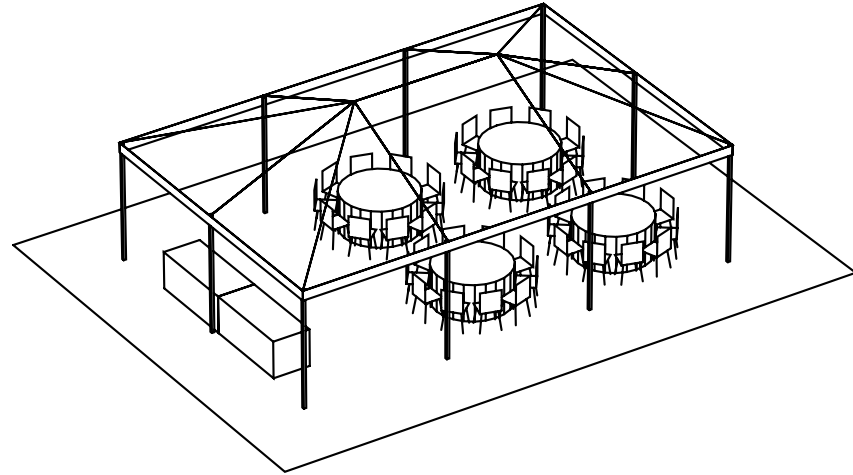

*Pittsburgh Vintage Grand Prix  
15x15-ft. Hi-Peak tent*

Tent:  
15x15-ft. Hi-Peak

Beverage and Buffet Tables:  
2 - 6-ft. Banquet Tables

Guest Tables:  
2 - 6-ft. Banquet Tables  
16 Folding Chairs

Client: Pittsburgh Vintage Grand Prix  
Venue: Schenley Park  
Layout created by: AOPR/jcr

Pittsburgh Vintage Grand Prix  
20x20-ft. tent

Tent:  
20x20-ft. tent

Beverage and Buffet Tables:  
1 - 6-ft. banquet table  
1 - 8-ft. banquet table

Guest tables:  
3 - 60-in. round tables  
30 folding chairs

Client: Pittsburgh Vintage Grand Prix  
Venue: Schenley Park  
Layout created by: AOPR/jcr

Pittsburgh Vintage Grand Prix  
20x30-ft. frame tent

Tent:  
20x30-ft. frame tent

Beverage and buffet tables  
2 - 6-ft. food/beverage tables

Guest tables  
4 - 60-in. round tables  
40 chairs

Client: Pittsburgh Vintage Grand Prix  
Venue: Schenley Park  
Layout created by: AOPR/jcr

PITTSBURGH VINTAGE GRAND PRIX  
30X30-ft. Tent

Tent:  
30x30-ft.