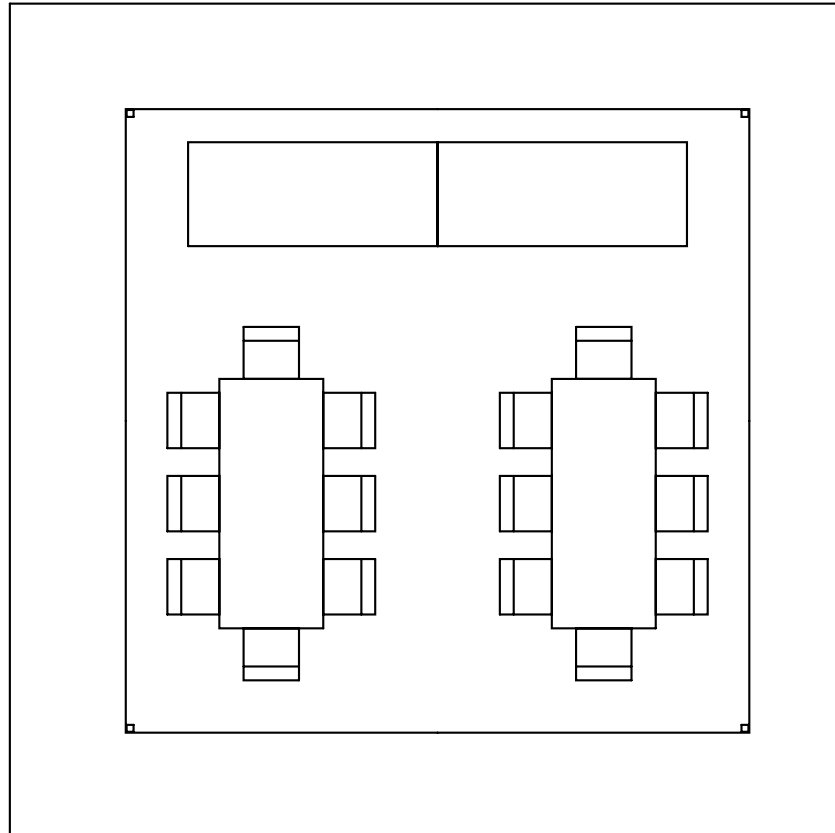

*Pittsburgh Vintage Grand Prix  
15x15-ft. Hi-Peak tent*

Tent:  
15x15-ft. Hi-Peak

Beverage and Buffet Tables:  
2 - 6-ft. Banquet Tables

Guest Tables:  
2 - 6-ft. Banquet Tables  
16 Folding Chairs

Client: Pittsburgh Vintage Grand Prix  
Venue: Schenley Park  
Layout created by: AOPR/jcr

Pittsburgh Vintage Grand Prix  
20x20-ft. tent

Tent:  
20x20-ft. tent

Beverage and Buffet Tables:  
1 - 6-ft. banquet table  
1 - 8-ft. banquet table

Guest tables:  
3 - 60-in. round tables  
30 folding chairs

PITTSBURGH VINTAGE GRAND PRIX  
30x50-ft. Tent

Tent:  
30x50-ft.

Beverage and Buffet Tables:  
3 - 8-ft. banquet tables

Guest Tables  
12 - 60-in. rounds  
120 - folding chairs

Client: Pittsburgh Vintage Grand Prix  
Venue: Schenley Park  
Layout created by: AOPR/jcr

Pittsburgh Vintage Grand Prix  
40x60-ft. Navitrac Tent

Tent:  
40x60-ft.

Beverage and Buffet tables:  
4 - 8-ft. banquet tables

Guest Tables:  
18 - 60-in. round tables  
180 folding chairs

Client: Pittsburgh Vintage Grand Prix  
Venue: Schenley Park  
Layout created by: AOPR/jcr