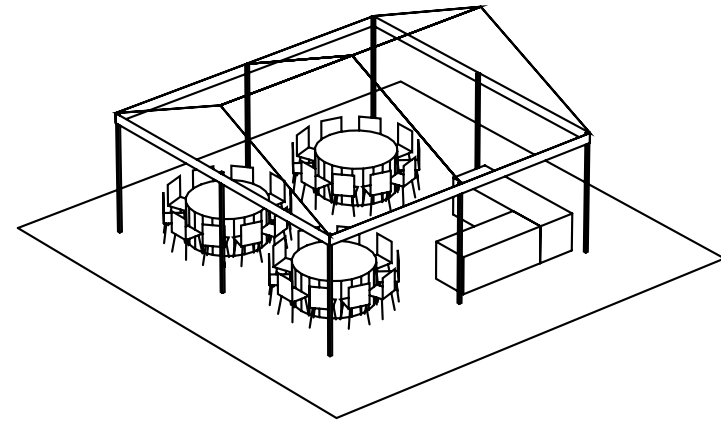

*Pittsburgh Vintage Grand Prix  
15x15-ft. Hi-Peak tent*

Tent:  
15x15-ft. Hi-Peak

Beverage and Buffet Tables:  
2 - 6-ft. Banquet Tables

Guest Tables:  
2 - 6-ft. Banquet Tables  
16 Folding Chairs

Client: Pittsburgh Vintage Grand Prix  
Venue: Schenley Park  
Layout created by: AOPR/jcr

Pittsburgh Vintage Grand Prix  
20x20-ft. tent

Tent:  
20x20-ft. tent

Beverage and Buffet Tables:  
1 - 6-ft. banquet table  
1 - 8-ft. banquet table

Guest tables:  
3 - 60-in. round tables  
30 folding chairs

Client: Pittsburgh Vintage Grand Prix  
Venue: Schenley Park  
Layout created by: AOPR/jcr

Pittsburgh Vintage Grand Prix  
20x30-ft. frame tent

Tent:  
20x30-ft. frame tent

Beverage and buffet tables  
2 - 6-ft. food/beverage tables

PITTSBURGH VINTAGE GRAND PRIX  
30x50-ft. Tent

Tent:  
30x50-ft.

Beverage and Buffet Tables:  
3 - 8-ft. banquet tables

Guest Tables  
12 - 60-in. rounds  
120 - folding chairs

Client: Pittsburgh Vintage Grand Prix  
Venue: Schenley Park  
Layout created by: AOPR/jcr