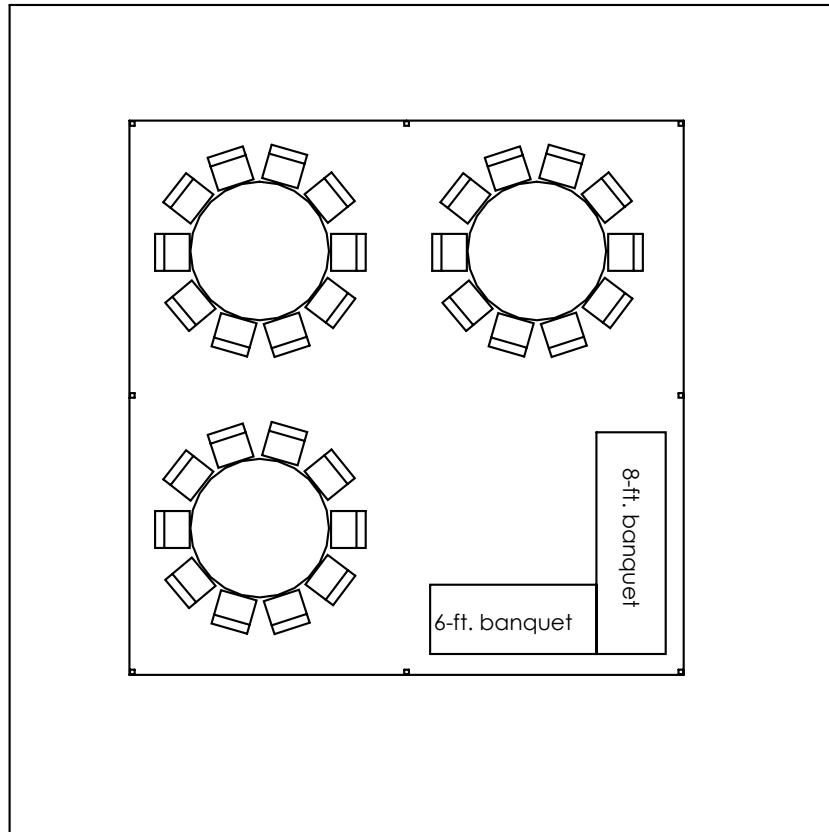

*Pittsburgh Vintage Grand Prix  
15x15-ft. Hi-Peak tent*

Tent:  
15x15-ft. Hi-Peak

Beverage and Buffet Tables:  
2 - 6-ft. Banquet Tables

Guest Tables:  
2 - 6-ft. Banquet Tables  
16 Folding Chairs

Client: Pittsburgh Vintage Grand Prix  
Venue: Schenley Park  
Layout created by: AOPR/jcr

Pittsburgh Vintage Grand Prix  
20x20-ft. tent

Tent:  
20x20-ft. tent

Beverage and Buffet Tables:  
1 - 6-ft. banquet table  
1 - 8-ft. banquet table

Guest tables:  
3 - 60-in. round tables  
30 folding chairs

PITTSBURGH VINTAGE GRAND PRIX  
30x50-ft. Tent

Tent:  
30x50-ft.

Beverage and Buffet Tables:  
3 - 8-ft. banquet tables

Guest Tables  
12 - 60-in. rounds  
120 - folding chairs

Client: Pittsburgh Vintage Grand Prix  
Venue: Schenley Park  
Layout created by: AOPR/jcr

Pittsburgh Vintage Grand Prix  
40x60-ft. Navitrac Tent

Tent:  
40x60-ft.

Beverage and Buffet tables:  
4 - 8-ft. banquet tables

Guest Tables:  
18 - 60-in. round tables  
180 folding chairs

Client: Pittsburgh Vintage Grand Prix  
Venue: Schenley Park  
Layout created by: AOPR/jcr