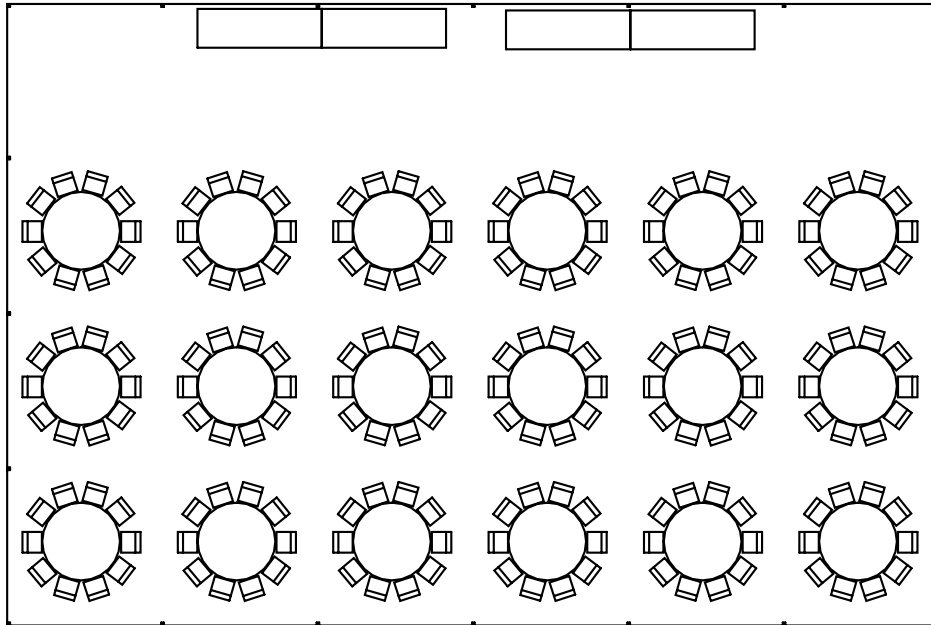

PITTSBURGH VINTAGE GRAND PRIX  
30x50-ft. Tent

Tent:  
30x50-ft.

Beverage and Buffet Tables:  
3 - 8-ft. banquet tables

Guest Tables  
12 - 60-in. rounds  
120 - folding chairs

Client: Pittsburgh Vintage Grand Prix  
Venue: Schenley Park  
Layout created by: AOPR/jcr

Pittsburgh Vintage Grand Prix  
40x40-ft. Navitrac Tent

Tent:  
40x40-ft.

Beverage and Buffet tables:  
4 - 8-ft. banquet tables

Guest Tables:  
12 - 60-in. round tables  
120 folding chairs

Client: Pittsburgh Vintage Grand Prix  
Venue: Schenley Park  
Layout created by: AOPR/jcr

Pittsburgh Vintage Grand Prix  
40x60-ft. Navitrac Tent

Tent:  
40x60-ft.

Beverage and Buffet tables:  
4 - 8-ft. banquet tables

Guest Tables:  
18 - 60-in. round tables  
180 folding chairs

Client: Pittsburgh Vintage Grand Prix  
Venue: Schenley Park  
Layout created by: AOPR/jcr