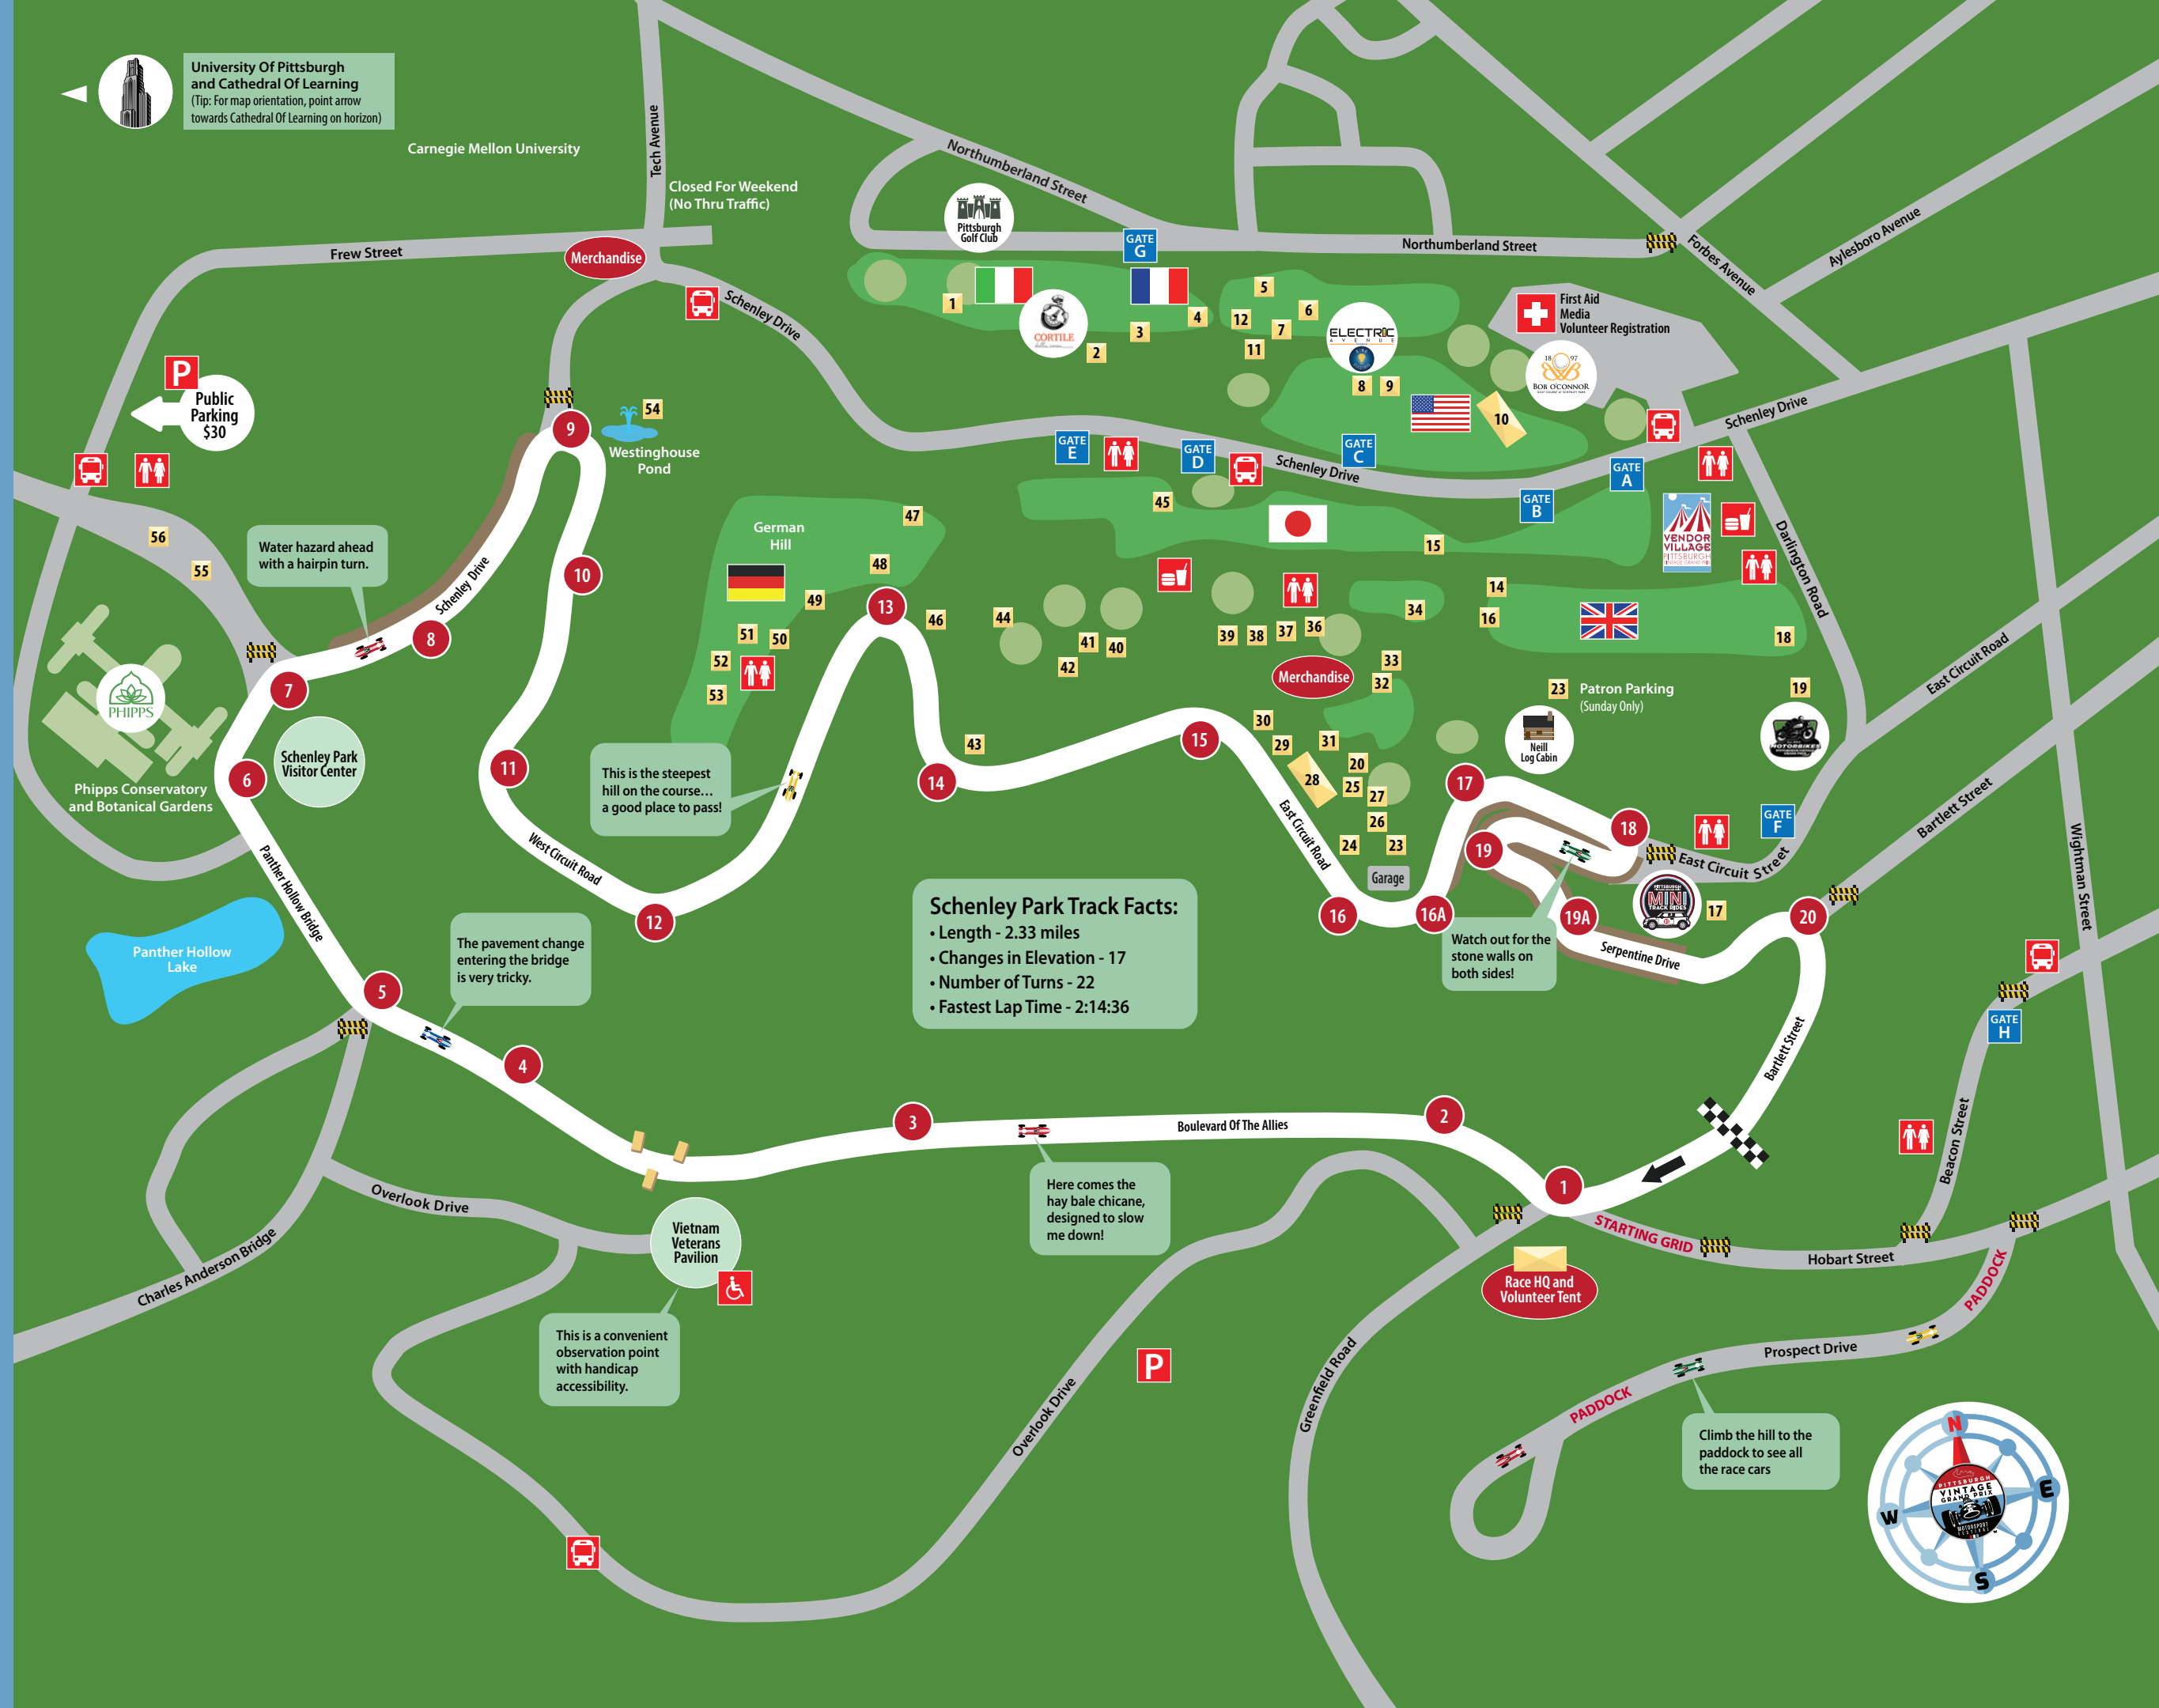

### INTERNATIONAL CAR SHOW

- American Cars
- French Cars
- Asian Cars
- German Hill
- British Car Day (Saturday)
- Italian Cortile

### ENTRY GATES

Vendor Village	A	German & European Car Show	E
Access Lane	B	British Car Show and Patron Parking	F
American Car Show	C	Italian Cortile	G
Asian Car Show	D		

### LEGEND

- Greens
- Car Show Areas
- Food Concessions
- Free Shuttle Bus (Stops 9am-6pm)
- Race Course Turn Numbers
- Road Closed For Race Weekend

### Schenley Park Track Facts:

- Length - 2.33 miles
- Changes in Elevation - 17
- Number of Turns - 22
- Fastest Lap Time - 2:14:36