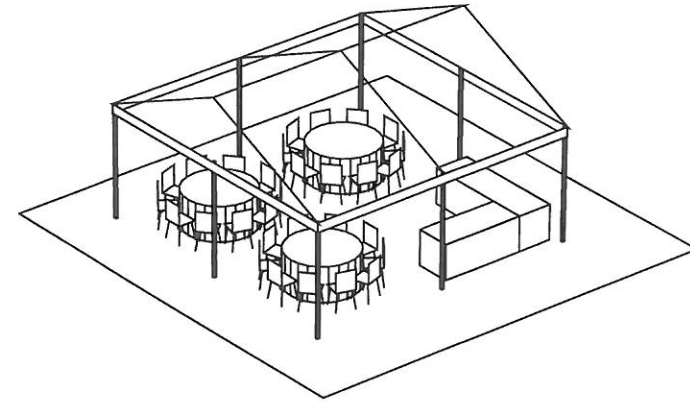

*Pittsburgh Vintage Grand Prix
15x15-ft. Hi-Peak tent*

Tent:
15x15-ft. Hi-Peak

Beverage and Buffet Tables:
2 - 6-ft. Banquet Tables

Guest Tables:
2 - 6-ft. Banquet Tables
16 Folding Chairs

THE
1978
COLLECTION

Client: Pittsburgh Vintage Grand Prix
Venue: Schenley Park
Layout created by: 1978/jcr

Pittsburgh Vintage Grand Prix
20x20-ft. tent

Tent:
20x20-ft. tent

Beverage and Buffet Tables:
1 - 6-ft. banquet table
1 - 8-ft. banquet table

Tent:
20x30-ft. frame tent

Beverage and buffet tables
2 - 6-ft. food/beverage tables

Guest tables
4 - 60-in. round tables
40 chairs

THE
1978
COLLECTION

Client: Pittsburgh Vintage Grand Prix
Venue: Schenley Park
Layout created by: 1978/jcr

PITTSBURGH VINTAGE GRAND PRIX
20x40-ft. Tent

Tent:
20x40-ft.

Beverage and Buffet Tables:
2 - 8-ft. banquet tables

Guest Tables
6 - 60-in. rounds
60 - folding chairs

THE
1978
COLLECTION

Client: Pittsburgh Vintage Grand Prix
Venue: Schenley Park
Layout created by: 1978/jcr