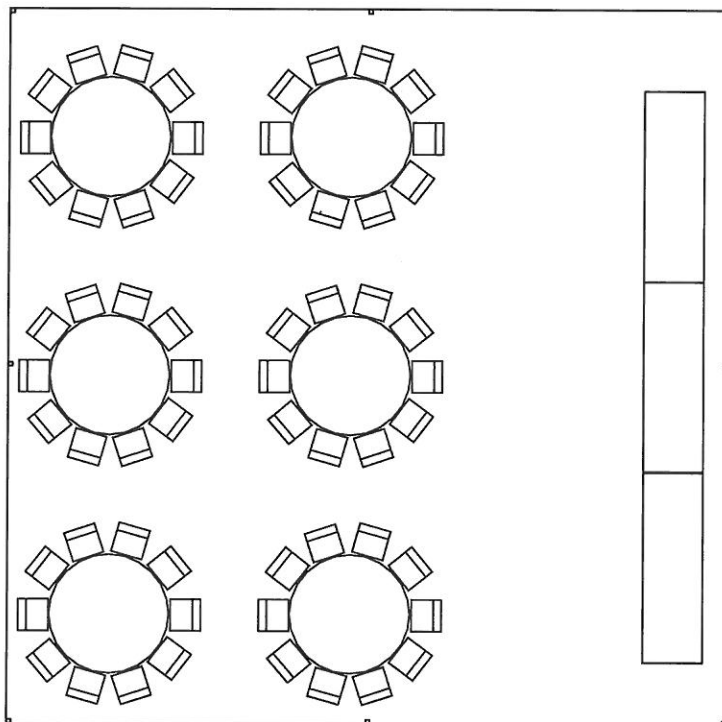

PITTSBURGH VINTAGE GRAND PRIX
30X30-ft. Tent

Tent:
30x30-ft.

Beverage and Buffet Tables:
3 - 8-ft. banq. tables

Guest tables:
6 - 60-round tables
60 folding chairs

THE
1978
COLLECTION

Client: Pittsburgh Vintage Grand Prix
Venue: Schenley Park
Layout created by: 1978/jcr