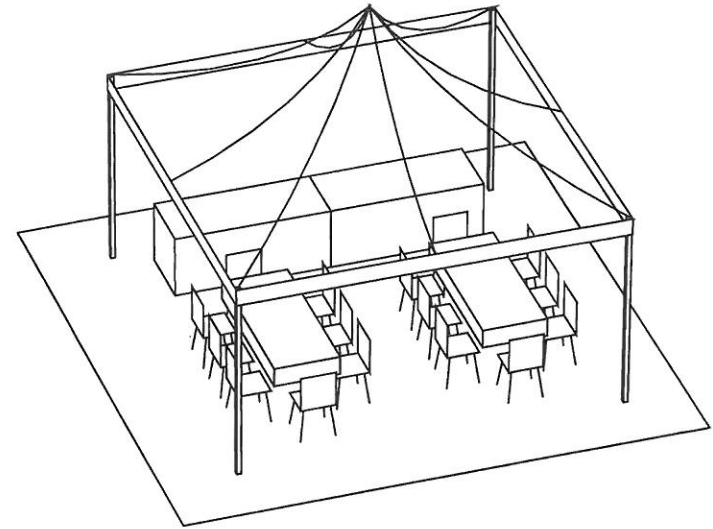

*Pittsburgh Vintage Grand Prix
15x15-ft. Hi-Peak tent*

Tent:
15x15-ft. Hi-Peak

Beverage and Buffet Tables:
2 - 6-ft. Banquet Tables

Guest Tables:
2 - 6-ft. Banquet Tables
16 Folding Chairs

THE
1978
COLLECTION

Client: Pittsburgh Vintage Grand Prix
Venue: Schenley Park
Layout created by: 1978/jcr

Pittsburgh Vintage Grand Prix
20x20-ft. tent

Tent:
20x20-ft. tent

Beverage and Buffet Tables:
1 - 6-ft. banquet table
1 - 8-ft. banquet table

Tent:
20x30-ft. frame tent

Beverage and buffet tables
2 - 6-ft. food/beverage tables

Guest tables
4 - 60-in. round tables
40 chairs

THE
1978
COLLECTION

Client: Pittsburgh Vintage Grand Prix
Venue: Schenley Park
Layout created by: 1978/jcr

PITTSBURGH VINTAGE GRAND PRIX
20x40-ft. Tent

Tent:
20x40-ft.

Beverage and Buffet Tables:
2 - 8-ft. banquet tables

Guest Tables
6 - 60-in. rounds
60 - folding chairs

THE
1978
COLLECTION

Client: Pittsburgh Vintage Grand Prix
Venue: Schenley Park
Layout created by: 1978/jcr