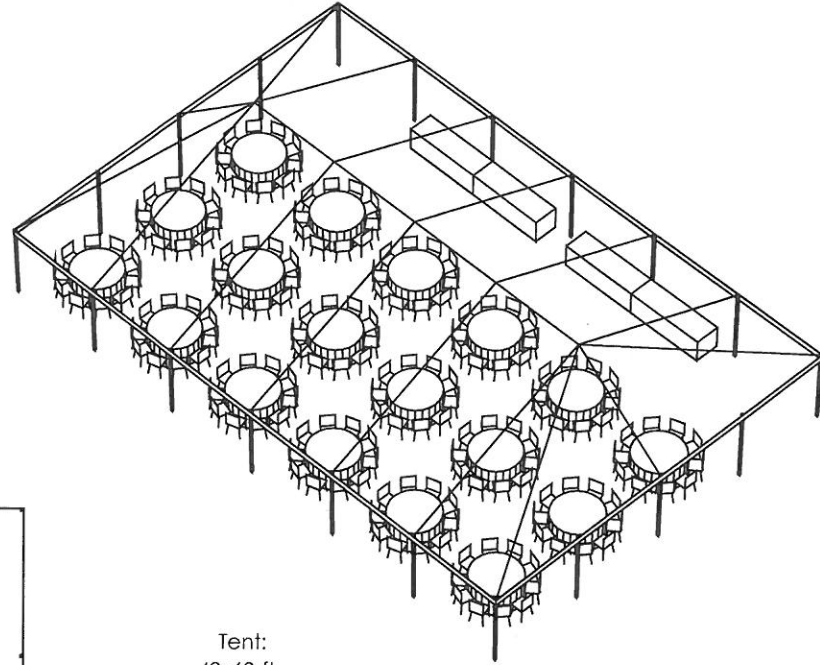

PITTSBURGH VINTAGE GRAND PRIX
30x50-ft. Tent

Tent:
30x50-ft.

Beverage and Buffet Tables:
3 - 8-ft. banquet tables

Guest Tables
12 - 60-in. rounds
120 - folding chairs

THE
1978
COLLECTION

Client: Pittsburgh Vintage Grand Prix
Venue: Schenley Park
Layout created by: 1978/jcr

Pittsburgh Vintage Grand Prix
40x40-ft. Navitrac Tent

Tent:
40x40-ft.

Beverage and Buffet tables:
4 - 8-ft. banquet tables

Guest Tables:
12 - 60-in. round tables
120 folding chairs

THE
1978
COLLECTION

Client: Pittsburgh Vintage Grand Prix
Venue: Schenley Park
Layout created by: 1978/jcr

Pittsburgh Vintage Grand Prix
40x60-ft. Navitrac Tent

Tent:
40x60-ft.

Beverage and Buffet tables:
4 - 8-ft. banquet tables

Guest Tables:
18 - 60-in. round tables
180 folding chairs

THE
1978
COLLECTION

Client: Pittsburgh Vintage Grand Prix
Venue: Schenley Park
Layout created by: 1978/jcr