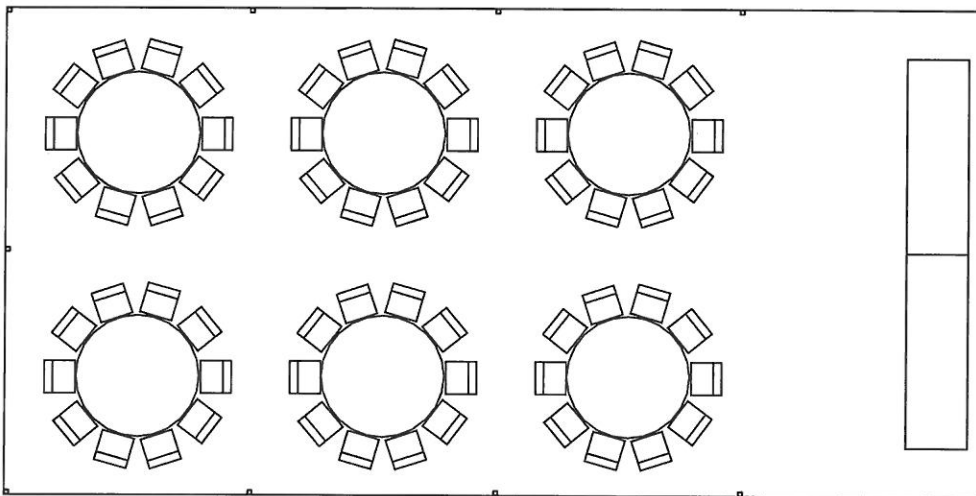

Tent:
20x30-ft. frame tent

Beverage and buffet tables
2 - 6-ft. food/beverage tables

Guest tables
4 - 60-in. round tables
40 chairs

THE
1978
COLLECTION

Client: Pittsburgh Vintage Grand Prix
Venue: Schenley Park
Layout created by: 1978/jcr

PITTSBURGH VINTAGE GRAND PRIX
20x40-ft. Tent

Tent:
20x40-ft.

Beverage and Buffet Tables:
2 - 8-ft. banquet tables

Guest Tables
6 - 60-in. rounds
60 - folding chairs

THE
1978
COLLECTION

Client: Pittsburgh Vintage Grand Prix
Venue: Schenley Park
Layout created by: 1978/jcr