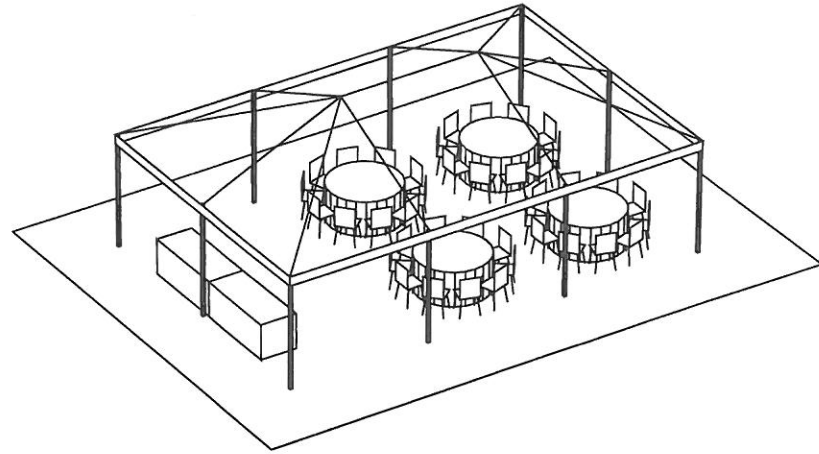

Client: Pittsburgh Vintage Grand Prix
Venue: Schenley Park
Layout created by: 1978/jcr

Pittsburgh Vintage Grand Prix
20x20-ft. tent

Tent:
20x20-ft. tent

Beverage and Buffet Tables:
1 - 6-ft. banquet table
1 - 8-ft. banquet table

Guest tables:
3 - 60-in. round tables
30 folding chairs

THE
1978
COLLECTION

Client: Pittsburgh Vintage Grand Prix
Venue: Schenley Park
Layout created by: 1978/jcr

Pittsburgh Vintage Grand Prix
20x30-ft. frame tent

Tent:
20x30-ft. frame tent

Beverage and buffet tables
2 - 6-ft. food/beverage tables

Guest tables
4 - 60-in. round tables
40 chairs

THE
1978
COLLECTION

Client: Pittsburgh Vintage Grand Prix
Venue: Schenley Park
Layout created by: 1978/jcr

PITTSBURGH VINTAGE GRAND PRIX
20x40-ft. Tent

Tent:
20x40-ft.

Beverage and Buffet Tables:
2 - 8-ft. banquet tables

Guest Tables
6 - 60-in. rounds
60 - folding chairs

THE
1978
COLLECTION

Client: Pittsburgh Vintage Grand Prix
Venue: Schenley Park
Layout created by: 1978/jcr