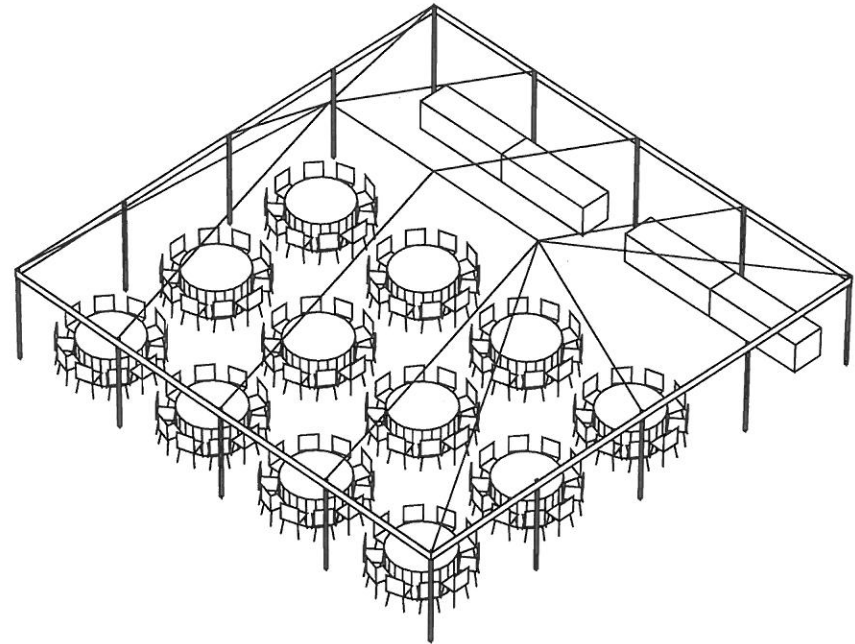

PITTSBURGH VINTAGE GRAND PRIX
30x40-ft. Tent

Tent:
30x40-ft.

Beverage and Buffet Tables:
3 - 8-ft. banquet tables

Guest Tables
9 - 60-in. rounds
90 - folding chairs

THE
1978
COLLECTION

Client: Pittsburgh Vintage Grand Prix
Venue: Schenley Park
Layout created by: 1978/jcr

PITTSBURGH VINTAGE GRAND PRIX
30x50-ft. Tent

Tent:
30x50-ft.

Beverage and Buffet Tables:
3 - 8-ft. banquet tables

Guest Tables
12 - 60-in. rounds
120 - folding chairs

THE
1978
COLLECTION

Client: Pittsburgh Vintage Grand Prix
Venue: Schenley Park
Layout created by: 1978/jcr

Pittsburgh Vintage Grand Prix
40x40-ft. Navitrac Tent

Tent:
40x40-ft.

Beverage and Buffet tables:
4 - 8-ft. banquet tables

Guest Tables:
12 - 60-in. round tables
120 folding chairs

THE
1978
COLLECTION

Client: Pittsburgh Vintage Grand Prix
Venue: Schenley Park
Layout created by: 1978/jcr

Pittsburgh Vintage Grand Prix
40x60-ft. Navitrac Tent

Tent:
40x60-ft.

Beverage and Buffet tables:
4 - 8-ft. banquet tables

Guest Tables:
18 - 60-in. round tables
180 folding chairs

THE
1978
COLLECTION

Client: Pittsburgh Vintage Grand Prix
Venue: Schenley Park
Layout created by: 1978/jcr