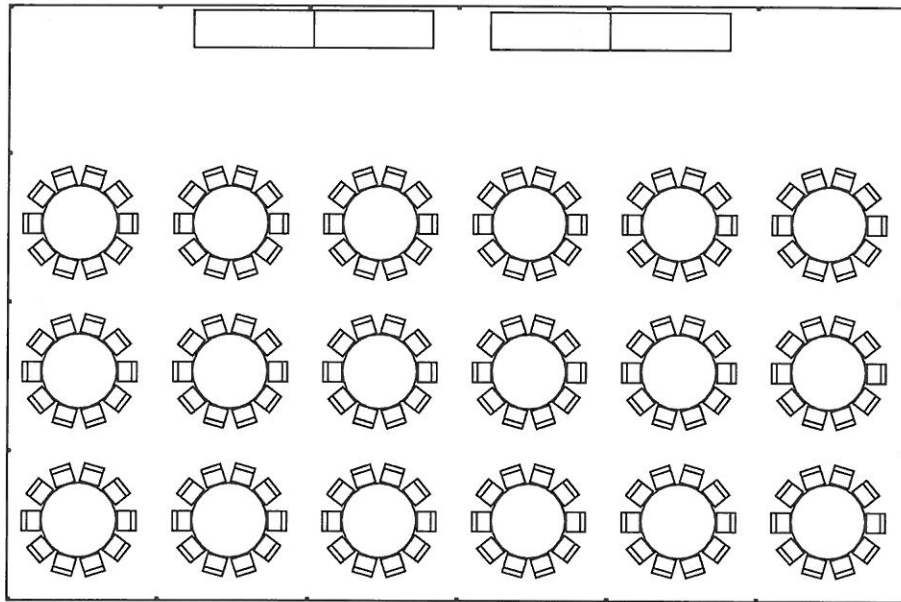

Pittsburgh Vintage Grand Prix
40x60-ft. Navitrac Tent

Tent:
40x60-ft.

Beverage and Buffet tables:
4 - 8-ft. banquet tables

Guest Tables:
18 - 60-in. round tables
180 folding chairs

THE
1978
COLLECTION

Client: Pittsburgh Vintage Grand Prix
Venue: Schenley Park
Layout created by: 1978/jcr