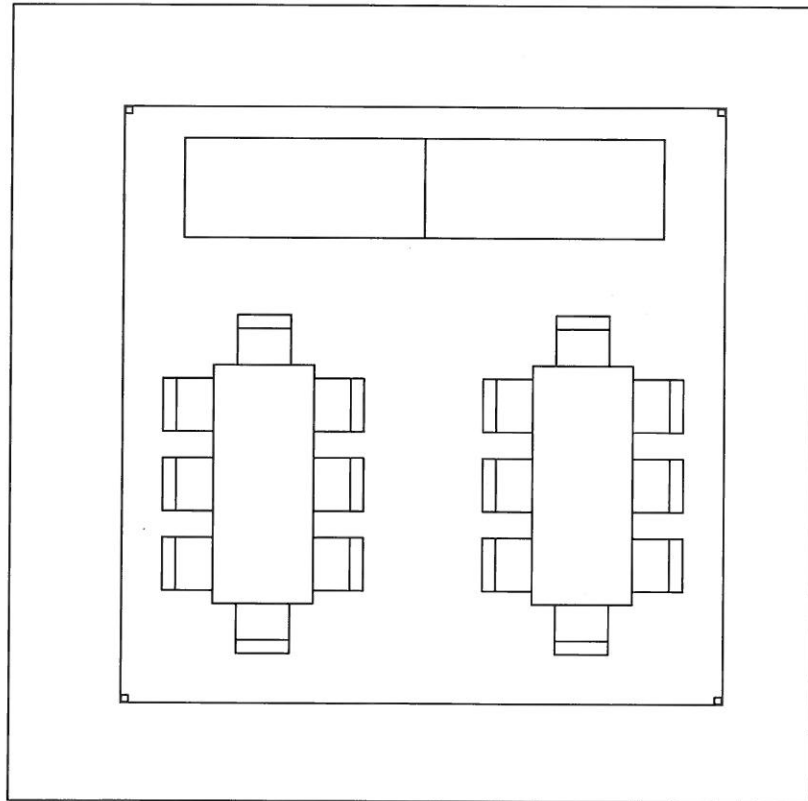

*Pittsburgh Vintage Grand Prix
15x15-ft. Hi-Peak tent*

Tent:
15x15-ft. Hi-Peak

Beverage and Buffet Tables:
2 - 6-ft. Banquet Tables

Guest Tables:
2 - 6-ft. Banquet Tables
16 Folding Chairs

THE
1978
COLLECTION

Client: Pittsburgh Vintage Grand Prix
Venue: Schenley Park
Layout created by: 1978/jcr

Pittsburgh Vintage Grand Prix
20x20-ft. tent

Tent:
20x20-ft. tent

Beverage and Buffet Tables:
1 - 6-ft. banquet table
1 - 8-ft. banquet table

PITTSBURGH VINTAGE GRAND PRIX
30x50-ft. Tent

Tent:
30x50-ft.

Beverage and Buffet Tables:
3 - 8-ft. banquet tables

Guest Tables
12 - 60-in. rounds
120 - folding chairs

THE
1978
COLLECTION

Client: Pittsburgh Vintage Grand Prix
Venue: Schenley Park
Layout created by: 1978/jcr

Pittsburgh Vintage Grand Prix
40x60-ft. Navitrac Tent

Tent:
40x60-ft.

Beverage and Buffet tables:
4 - 8-ft. banquet tables

Guest Tables:
18 - 60-in. round tables
180 folding chairs

THE
1978
COLLECTION

Client: Pittsburgh Vintage Grand Prix
Venue: Schenley Park
Layout created by: 1978/jcr