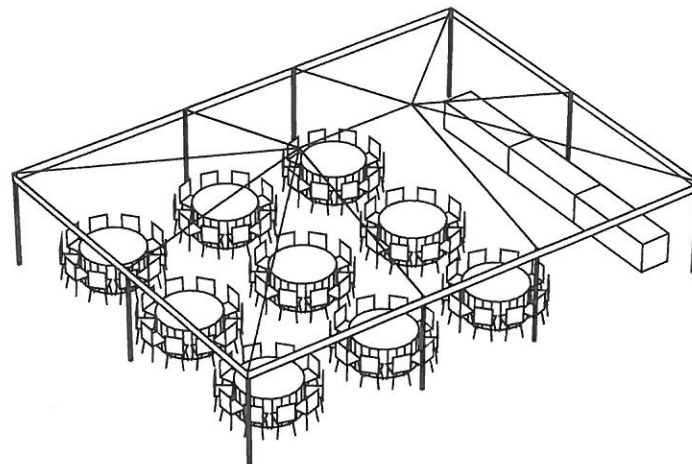

PITTSBURGH VINTAGE GRAND PRIX
20x40-ft. Tent

Tent:
20x40-ft.

Beverage and Buffet Tables:
2 - 8-ft. banquet tables

Guest Tables
6 - 60-in. rounds
60 - folding chairs

THE
1978
COLLECTION

Client: Pittsburgh Vintage Grand Prix
Venue: Schenley Park
Layout created by: 1978/jcr

PITTSBURGH VINTAGE GRAND PRIX
30X30-ft. Tent

Tent:
30x30-ft.

Beverage and Buffet Tables:
3 - 8-ft. banq. tables

Guest tables:
6 - 60-round tables
60 folding chairs

THE
1978
COLLECTION

Client: Pittsburgh Vintage Grand Prix
Venue: Schenley Park
Layout created by: 1978/jcr

PITTSBURGH VINTAGE GRAND PRIX
30x40-ft. Tent

Tent:
30x40-ft.

Beverage and Buffet Tables:
3 - 8-ft. banquet tables

Guest Tables
9 - 60-in. rounds
90 - folding chairs

THE
1978
COLLECTION

Client: Pittsburgh Vintage Grand Prix
Venue: Schenley Park
Layout created by: 1978/jcr

PITTSBURGH VINTAGE GRAND PRIX
30x50-ft. Tent

Tent:
30x50-ft.

Beverage and Buffet Tables:
3 - 8-ft. banquet tables

Guest Tables
12 - 60-in. rounds
120 - folding chairs

THE
1978
COLLECTION

Client: Pittsburgh Vintage Grand Prix
Venue: Schenley Park
Layout created by: 1978/jcr