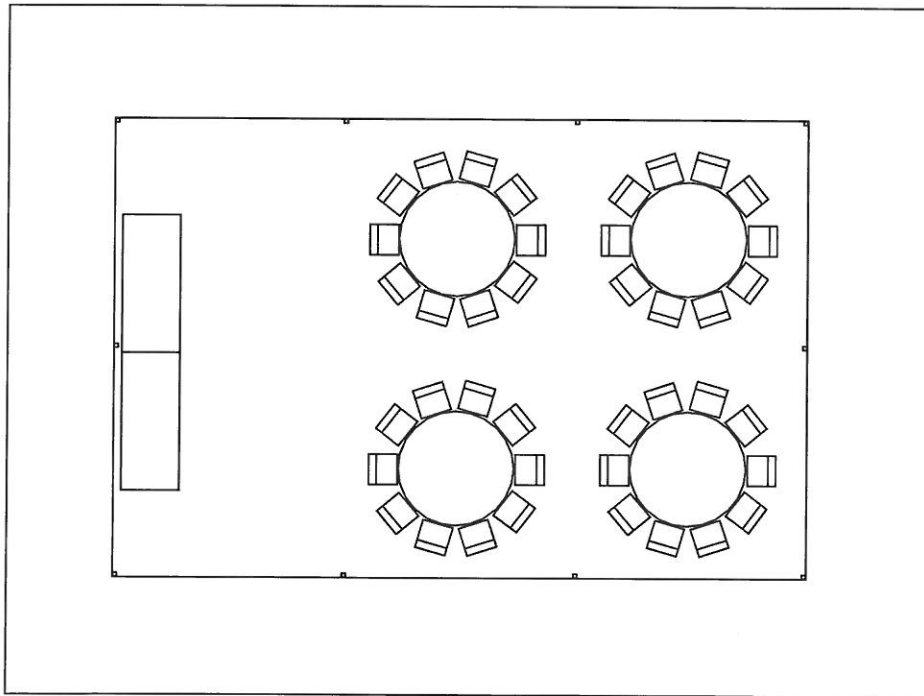

Pittsburgh Vintage Grand Prix
20x30-ft. frame tent

Tent:
20x30-ft. frame tent

Beverage and buffet tables
2 - 6-ft. food/beverage tables

Guest tables
4 - 60-in. round tables
40 chairs

THE
1978
COLLECTION

Client: Pittsburgh Vintage Grand Prix
Venue: Schenley Park
Layout created by: 1978/jcr