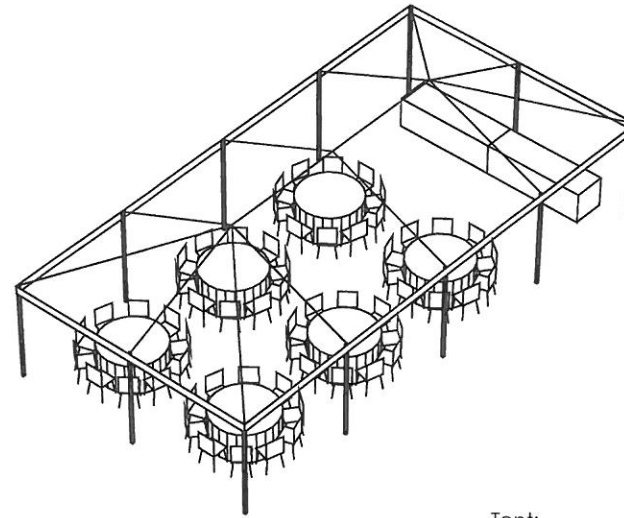

Guest tables:
3 - 60-in. round tables
30 folding chairs

THE
1978
COLLECTION

Client: Pittsburgh Vintage Grand Prix
Venue: Schenley Park
Layout created by: 1978/jcr

Pittsburgh Vintage Grand Prix
20x30-ft. frame tent

Tent:
20x30-ft. frame tent

Beverage and buffet tables
2 - 6-ft. food/beverage tables

Guest tables
4 - 60-in. round tables
40 chairs

THE
1978
COLLECTION

Client: Pittsburgh Vintage Grand Prix
Venue: Schenley Park
Layout created by: 1978/jcr

PITTSBURGH VINTAGE GRAND PRIX
20x40-ft. Tent

Tent:
20x40-ft.

Beverage and Buffet Tables:
2 - 8-ft. banquet tables

Guest Tables
6 - 60-in. rounds
60 - folding chairs

THE
1978
COLLECTION

Client: Pittsburgh Vintage Grand Prix
Venue: Schenley Park
Layout created by: 1978/jcr

PITTSBURGH VINTAGE GRAND PRIX
30X30-ft. Tent

Tent:
30x30-ft.

Beverage and Buffet Tables:
3 - 8-ft. banq. tables

Guest tables:
6 - 60-round tables
60 folding chairs

THE
1978
COLLECTION

Client: Pittsburgh Vintage Grand Prix
Venue: Schenley Park
Layout created by: 1978/jcr