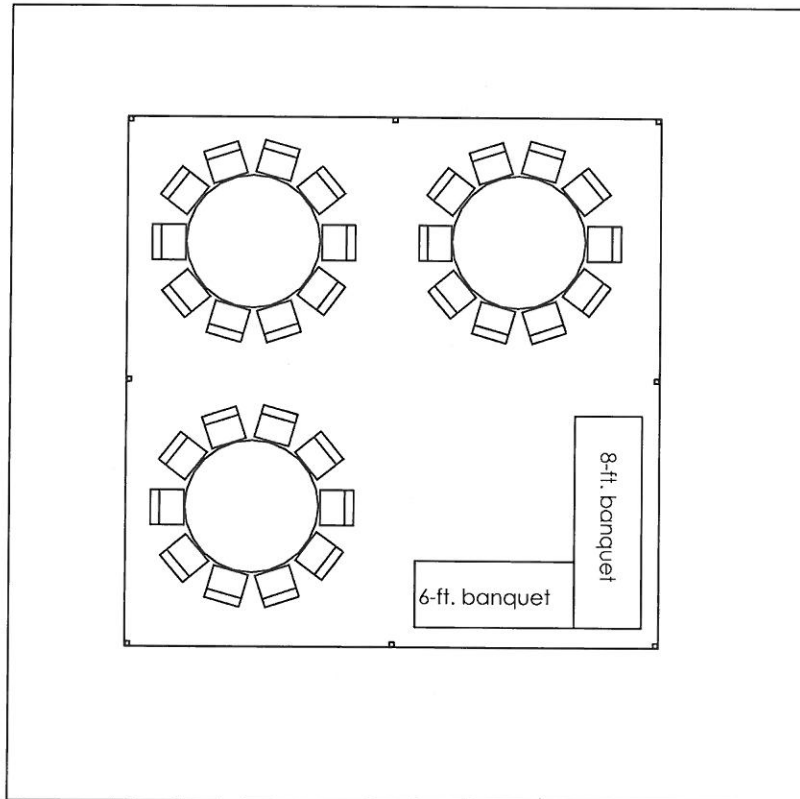

*Pittsburgh Vintage Grand Prix
15x15-ft. Hi-Peak tent*

Tent:
15x15-ft. Hi-Peak

Beverage and Buffet Tables:
2 - 6-ft. Banquet Tables

Guest Tables:
2 - 6-ft. Banquet Tables
16 Folding Chairs

THE
1978
COLLECTION

Client: Pittsburgh Vintage Grand Prix
Venue: Schenley Park
Layout created by: 1978/jcr

Pittsburgh Vintage Grand Prix
20x20-ft. tent

Tent:
20x20-ft. tent

Beverage and Buffet Tables:
1 - 6-ft. banquet table
1 - 8-ft. banquet table

Tent:
20x30-ft. frame tent

Beverage and buffet tables
2 - 6-ft. food/beverage tables

Guest tables
4 - 60-in. round tables
40 chairs

THE
1978
COLLECTION

Client: Pittsburgh Vintage Grand Prix
Venue: Schenley Park
Layout created by: 1978/jcr

PITTSBURGH VINTAGE GRAND PRIX
20x40-ft. Tent

Tent:
20x40-ft.

Beverage and Buffet Tables:
2 - 8-ft. banquet tables

Guest Tables
6 - 60-in. rounds
60 - folding chairs

THE
1978
COLLECTION

Client: Pittsburgh Vintage Grand Prix
Venue: Schenley Park
Layout created by: 1978/jcr