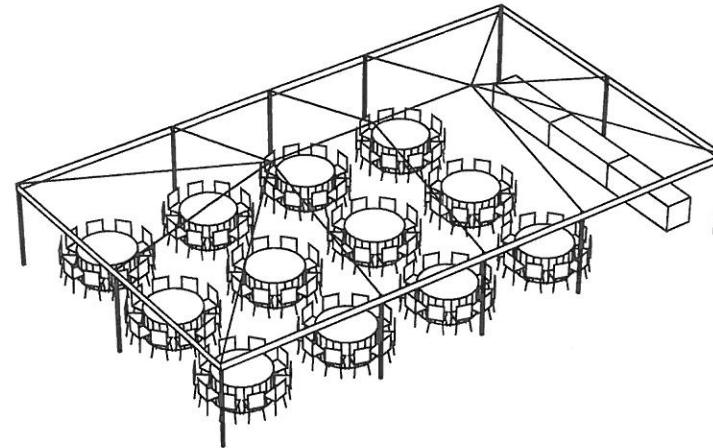

PITTSBURGH VINTAGE GRAND PRIX
30X30-ft. Tent

Tent:
30x30-ft.

Beverage and Buffet Tables:
3 - 8-ft. banq. tables

Guest tables:
6 - 60-round tables
60 folding chairs

THE
1978
COLLECTION

Client: Pittsburgh Vintage Grand Prix
Venue: Schenley Park
Layout created by: 1978/jcr

PITTSBURGH VINTAGE GRAND PRIX
30x40-ft. Tent

Tent:
30x40-ft.

Beverage and Buffet Tables:
3 - 8-ft. banquet tables

Guest Tables
9 - 60-in. rounds
90 - folding chairs

THE
1978
COLLECTION

Client: Pittsburgh Vintage Grand Prix
Venue: Schenley Park
Layout created by: 1978/jcr

PITTSBURGH VINTAGE GRAND PRIX
30x50-ft. Tent

Tent:
30x50-ft.

Beverage and Buffet Tables:
3 - 8-ft. banquet tables

Guest Tables
12 - 60-in. rounds
120 - folding chairs

THE
1978
COLLECTION

Client: Pittsburgh Vintage Grand Prix
Venue: Schenley Park
Layout created by: 1978/jcr

Pittsburgh Vintage Grand Prix
40x40-ft. Navitrac Tent

Tent:
40x40-ft.

Beverage and Buffet tables:
4 - 8-ft. banquet tables

Guest Tables:
12 - 60-in. round tables
120 folding chairs

THE
1978
COLLECTION

Client: Pittsburgh Vintage Grand Prix
Venue: Schenley Park
Layout created by: 1978/jcr