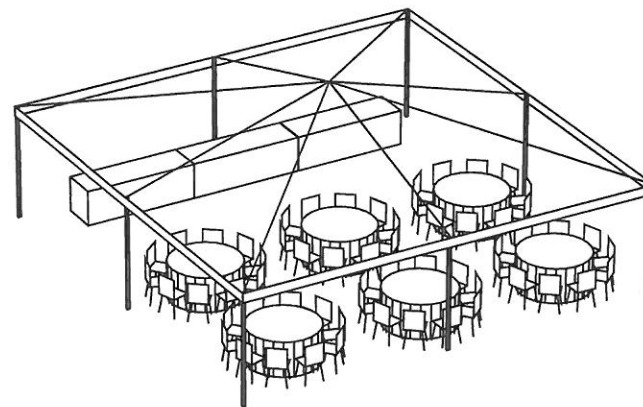

Tent:
20x30-ft. frame tent

Beverage and buffet tables
2 - 6-ft. food/beverage tables

Guest tables
4 - 60-in. round tables
40 chairs

THE
1978
COLLECTION

Client: Pittsburgh Vintage Grand Prix
Venue: Schenley Park
Layout created by: 1978/jcr

PITTSBURGH VINTAGE GRAND PRIX
20x40-ft. Tent

Tent:
20x40-ft.

Beverage and Buffet Tables:
2 - 8-ft. banquet tables

Guest Tables
6 - 60-in. rounds
60 - folding chairs

THE
1978
COLLECTION

Client: Pittsburgh Vintage Grand Prix
Venue: Schenley Park
Layout created by: 1978/jcr

PITTSBURGH VINTAGE GRAND PRIX
30X30-ft. Tent

Tent:
30x30-ft.

Beverage and Buffet Tables:
3 - 8-ft. banq. tables

Guest tables:
6 - 60-round tables
60 folding chairs

THE
1978
COLLECTION

Client: Pittsburgh Vintage Grand Prix
Venue: Schenley Park
Layout created by: 1978/jcr

PITTSBURGH VINTAGE GRAND PRIX
30x40-ft. Tent

Tent:
30x40-ft.

Beverage and Buffet Tables:
3 - 8-ft. banquet tables

Guest Tables
9 - 60-in. rounds
90 - folding chairs

THE
1978
COLLECTION

Client: Pittsburgh Vintage Grand Prix
Venue: Schenley Park
Layout created by: 1978/jcr